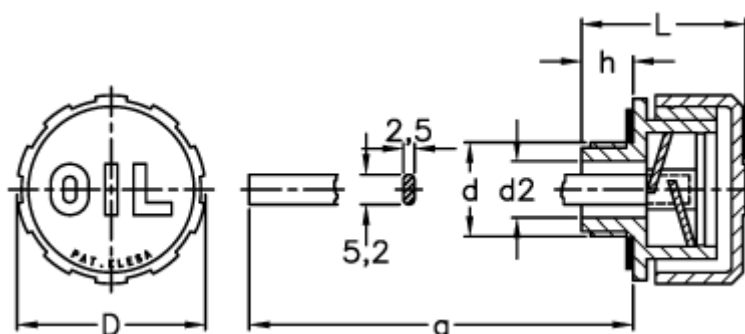

Data Sheet

Article number: 2311054111
Description: E+G Breather plug
SFP.30-1/2+a

Measures

a = 188
D = 31
d = G 1/2
d2 = 12
h = 9.5
L = 29.5